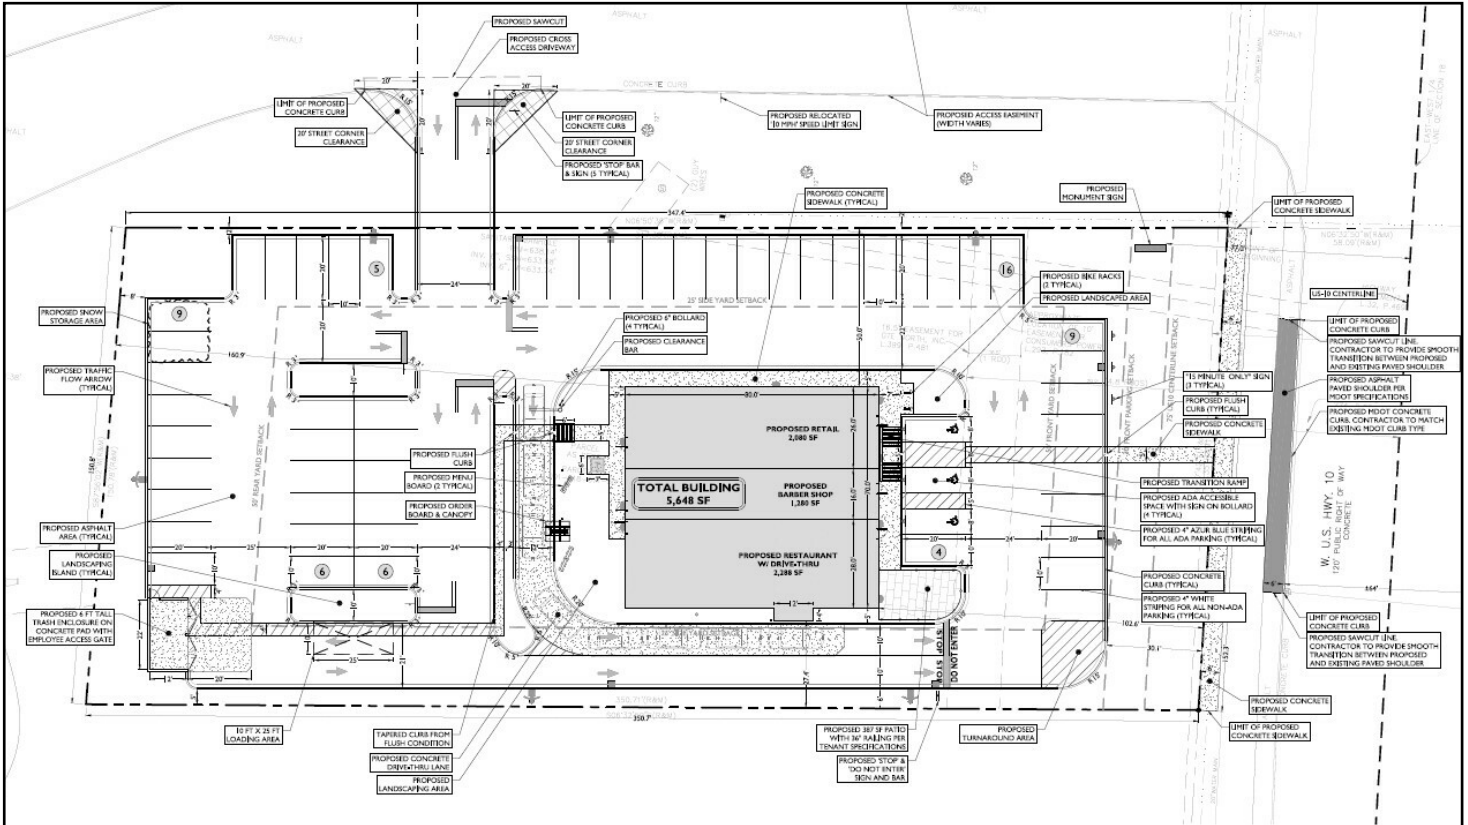

RETAIL DEVELOPMENT LUDINGTON, MICHIGAN

4528 US Highway 10, Ludington, MI 49431

MSA LUDINGTON

PROPERTY INFORMATION

ANCHORED BY LOWE'S
LEASABLE AREA: 5,648 SF
BUILT IN 2020

www.alrigusa.com