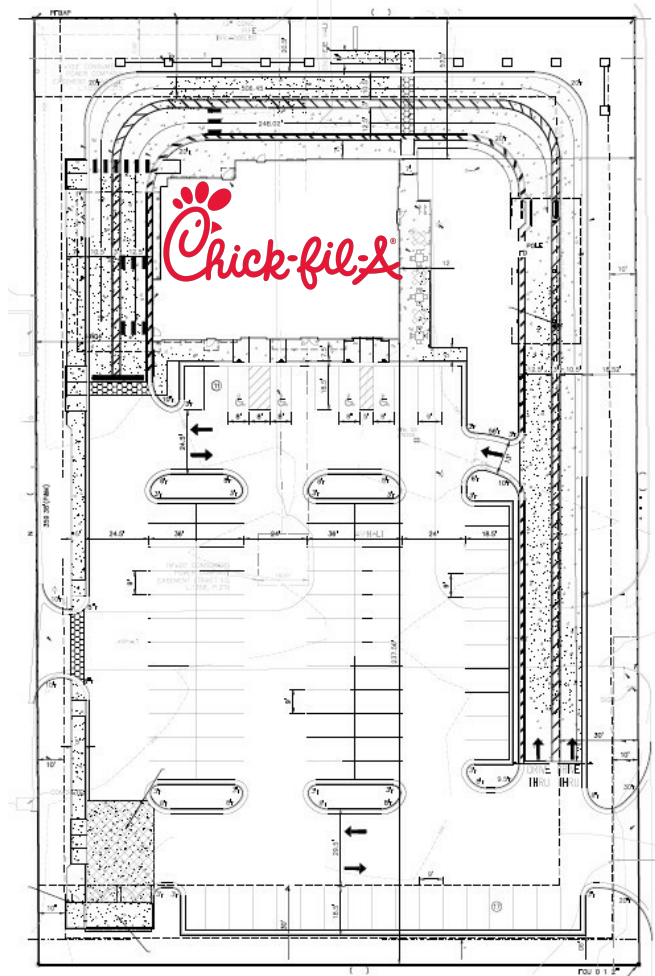

RETAIL REDEVELOPMENT

SAGINAW , MICHIGAN

2525 Tittabawassee Road, MI 48604

SAGINAW

PROPERTY INFORMATION

GROSS LEASABLE AREA: 5,773 SF
REDEVELOPED IN 2024

 **ALRIG USA**
DEVELOPMENT

www.alrigusa.com